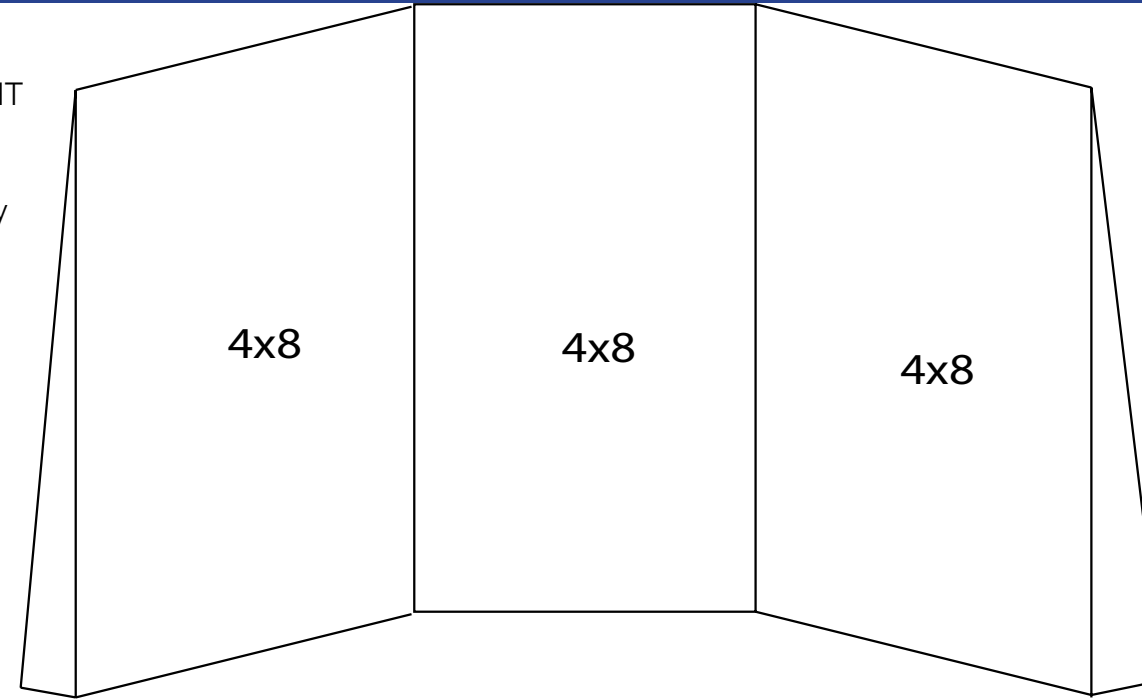

3mm PVC BOARDS

MADE WITH ULTRALIGHT
PVC board 8x4'
Price per printed board
$ 250 per panel+ delivery

Hi-resolution Picture
provided by client.
Pdf, Tiff, jpeg

EXAMPLE:
3 PANELS COLOR PRINTED
FINAL SIZE: 8FT H X 12 FT WIDE