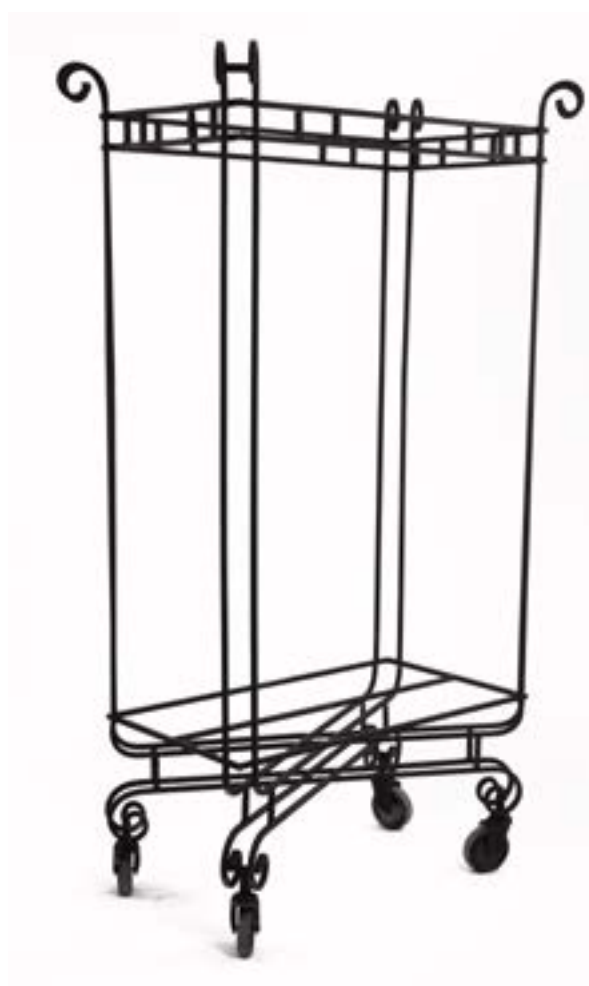

SIGNAGE

FLOOR SIGNAGE
black
Price per week
\$ 35 + delivery

TENSERS (pair)
black / blue stripes
Price per week
\$ 55 + delivery

FLOOR SIGNAGE
black
22" W x 28" H
(frame)
Price per week
\$ 50 + delivery

RACKS

VINTAGE 4 WAYS RACK
Cast Iron frame
6'-4" W x 3'-4"D x 6'-4" H
Price per week
\$ 135 + delivery

INDUSTRIAL Ø1" TUBING
RACK - WHITE

Cast Iron frame
48" W x 60" H
Price per week
\$ 105 + delivery

RACKS

INDUSTRIAL Ø1" TUBING RACK
RAW OR BLACK OR CHROME