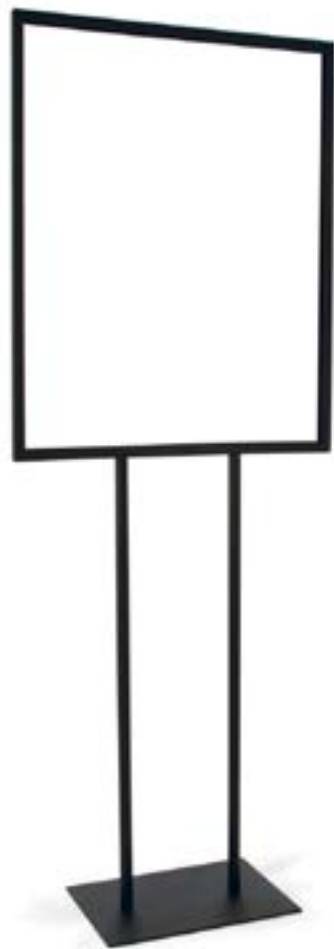

SHELVING SYSTEM

SHELVING SYSTEM

With Glass or Wooden shelves
54" W x 16" D x 67" H
Glass top or wood
Black Frame 1" sq.
Price per Week
\$ 850 + delivery

Popup Masters 140 58th Street | unit 6G | Brooklyn Army Terminal
Brooklyn, NY 11220 - T:646-553-3095 - phil@popupmasters.com

SIGNAGE

FLOOR SIGNAGE
black
Price per week
\$ 35 + delivery

TENSERS (pair)
black / blue stripes
Price per week
\$ 55 + delivery

FLOOR SIGNAGE
black
22" W x 28" H
(frame)
Price per week
\$ 50 + delivery

RACKS