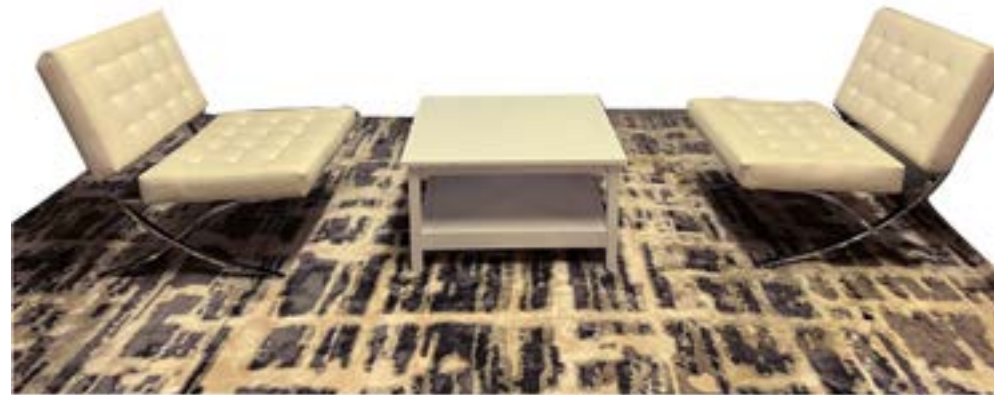

COFFEE TABLES

32" x 32" TOP x 18" H
Price per week
$ 95 + delivery

TABLES

39" W x 23 1/2" D x 30" H
Price per week
$ 75 + delivery

55" W x 23 1/2" D x 30" H
Price per week
$ 85 + delivery